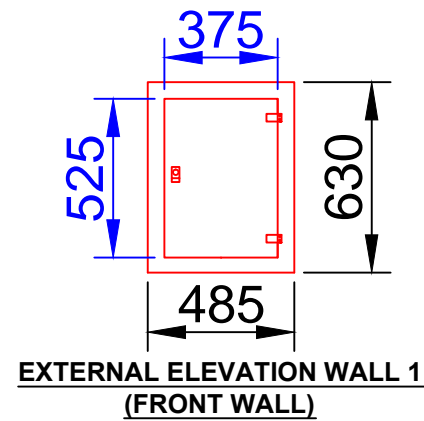

# ET1

**OPTIONS LIST**

- Any Colour
- 18mm Ply Backboard
- Hasp & Staple
- Floor Single Skin
- Floor Load Bearing
- Cat Flap
- Electrics
- Vents
- IP65

Company	-The Enclosure Company	External Finish: Semi Gloss Smooth	Internal Color: White	External Color: Green (14-C-39) or Grey (10-A-07)
Contact		Fire Resistance: BS476 Part 22- 1/2 hr.	Base Flange: 100mm	Roof Construction: GRP Single Skin
Order #	-	Doors: Single Door 375mm x 525mm(H)	Ventilation:	Wall Construction: GRP Single Skin
DWG #	ET1	Rev	Date	Scale
			22-05-13	Not to Scale