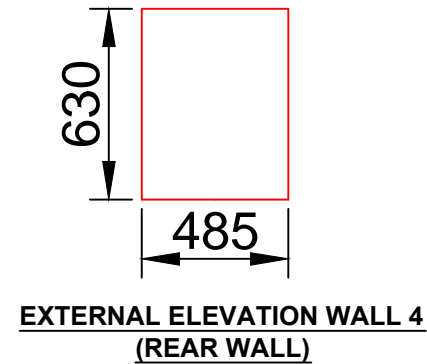

# ET1

**OPTIONS LIST**

- Any Colour
- 18mm Ply Backboard
- Hasp & Staple
- Floor Single Skin
- Floor Load Bearing
- Cat Flap
- Electrics
- Vents
- IP65

Company	-The Enclosure Company	External Finish: Semi Gloss Smooth	Internal Color: White	External Color: Green (14-C-39) or Grey (10-A-07)
Contact		Fire Resistance: BS476 Part 22- 1/2 hr.	Base Flange: 100mm	Roof Construction: GRP Single Skin
Order #	-	Doors: Single Door 375mm x 525mm(H)	Ventilation:	Wall Construction: GRP Single Skin
DWG #	ET1	Rev	Date	Scale
			22-05-13	Not to Scale