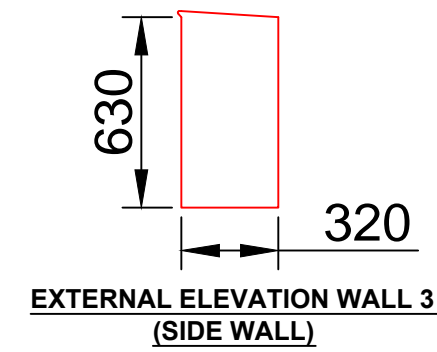

# ET1

**OPTIONS LIST**

- Any Colour
- 18mm Ply Backboard
- Hasp & Staple
- Floor Single Skin
- Floor Load Bearing
- Cat Flap
- Electrics
- Vents
- IP65

Company	-The Enclosure Company	External Finish: Semi Gloss Smooth	Internal Color: White	External Color: Green (14-C-39) or Grey (10-A-07)
Contact		Fire Resistance: BS476 Part 22- 1/2 hr.	Base Flange: 100mm	Roof Construction: GRP Single Skin
Order #	-	Doors: Single Door 375mm x 525mm(H)	Ventilation:	Wall Construction: GRP Single Skin
DWG #	ET1	Rev	Date	Scale
			22-05-13	Not to Scale