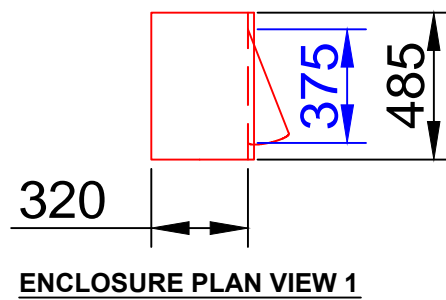

# ET1

**OPTIONS LIST**

- Any Colour
- 18mm Ply Backboard
- Hasp & Staple
- Floor Single Skin
- Floor Load Bearing
- Cat Flap
- Electrics
- Vents
- IP65

Company	-The Enclosure Company	External Finish: Semi Gloss Smooth	Internal Color: White	External Color: Green (14-C-39) or Grey (10-A-07)
Contact		Fire Resistance: BS476 Part 22- 1/2 hr.	Base Flange: 100mm	Roof Construction: GRP Single Skin
Order #	-	Doors: Single Door 375mm x 525mm(H)	Ventilation:	Wall Construction: GRP Single Skin
DWG #	ET1	Rev	Date	Scale
			22-05-13	Not to Scale