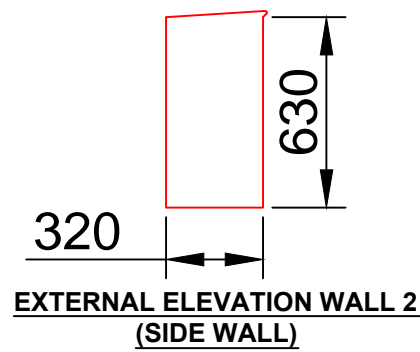

# ET1

**OPTIONS LIST**

- Any Colour
- 18mm Ply Backboard
- Hasp & Staple
- Floor Single Skin
- Floor Load Bearing
- Cat Flap
- Electrics
- Vents
- IP65

Company	-The Enclosure Company	External Finish: Semi Gloss Smooth	Internal Color: White	External Color: Green (14-C-39) or Grey (10-A-07)
Contact		Fire Resistance: BS476 Part 22- 1/2 hr.	Base Flange: 100mm	Roof Construction: GRP Single Skin
Order #	-	Doors: Single Door 375mm x 525mm(H)	Ventilation:	Wall Construction: GRP Single Skin
DWG #	ET1	Rev	Date	Scale
			22-05-13	Not to Scale